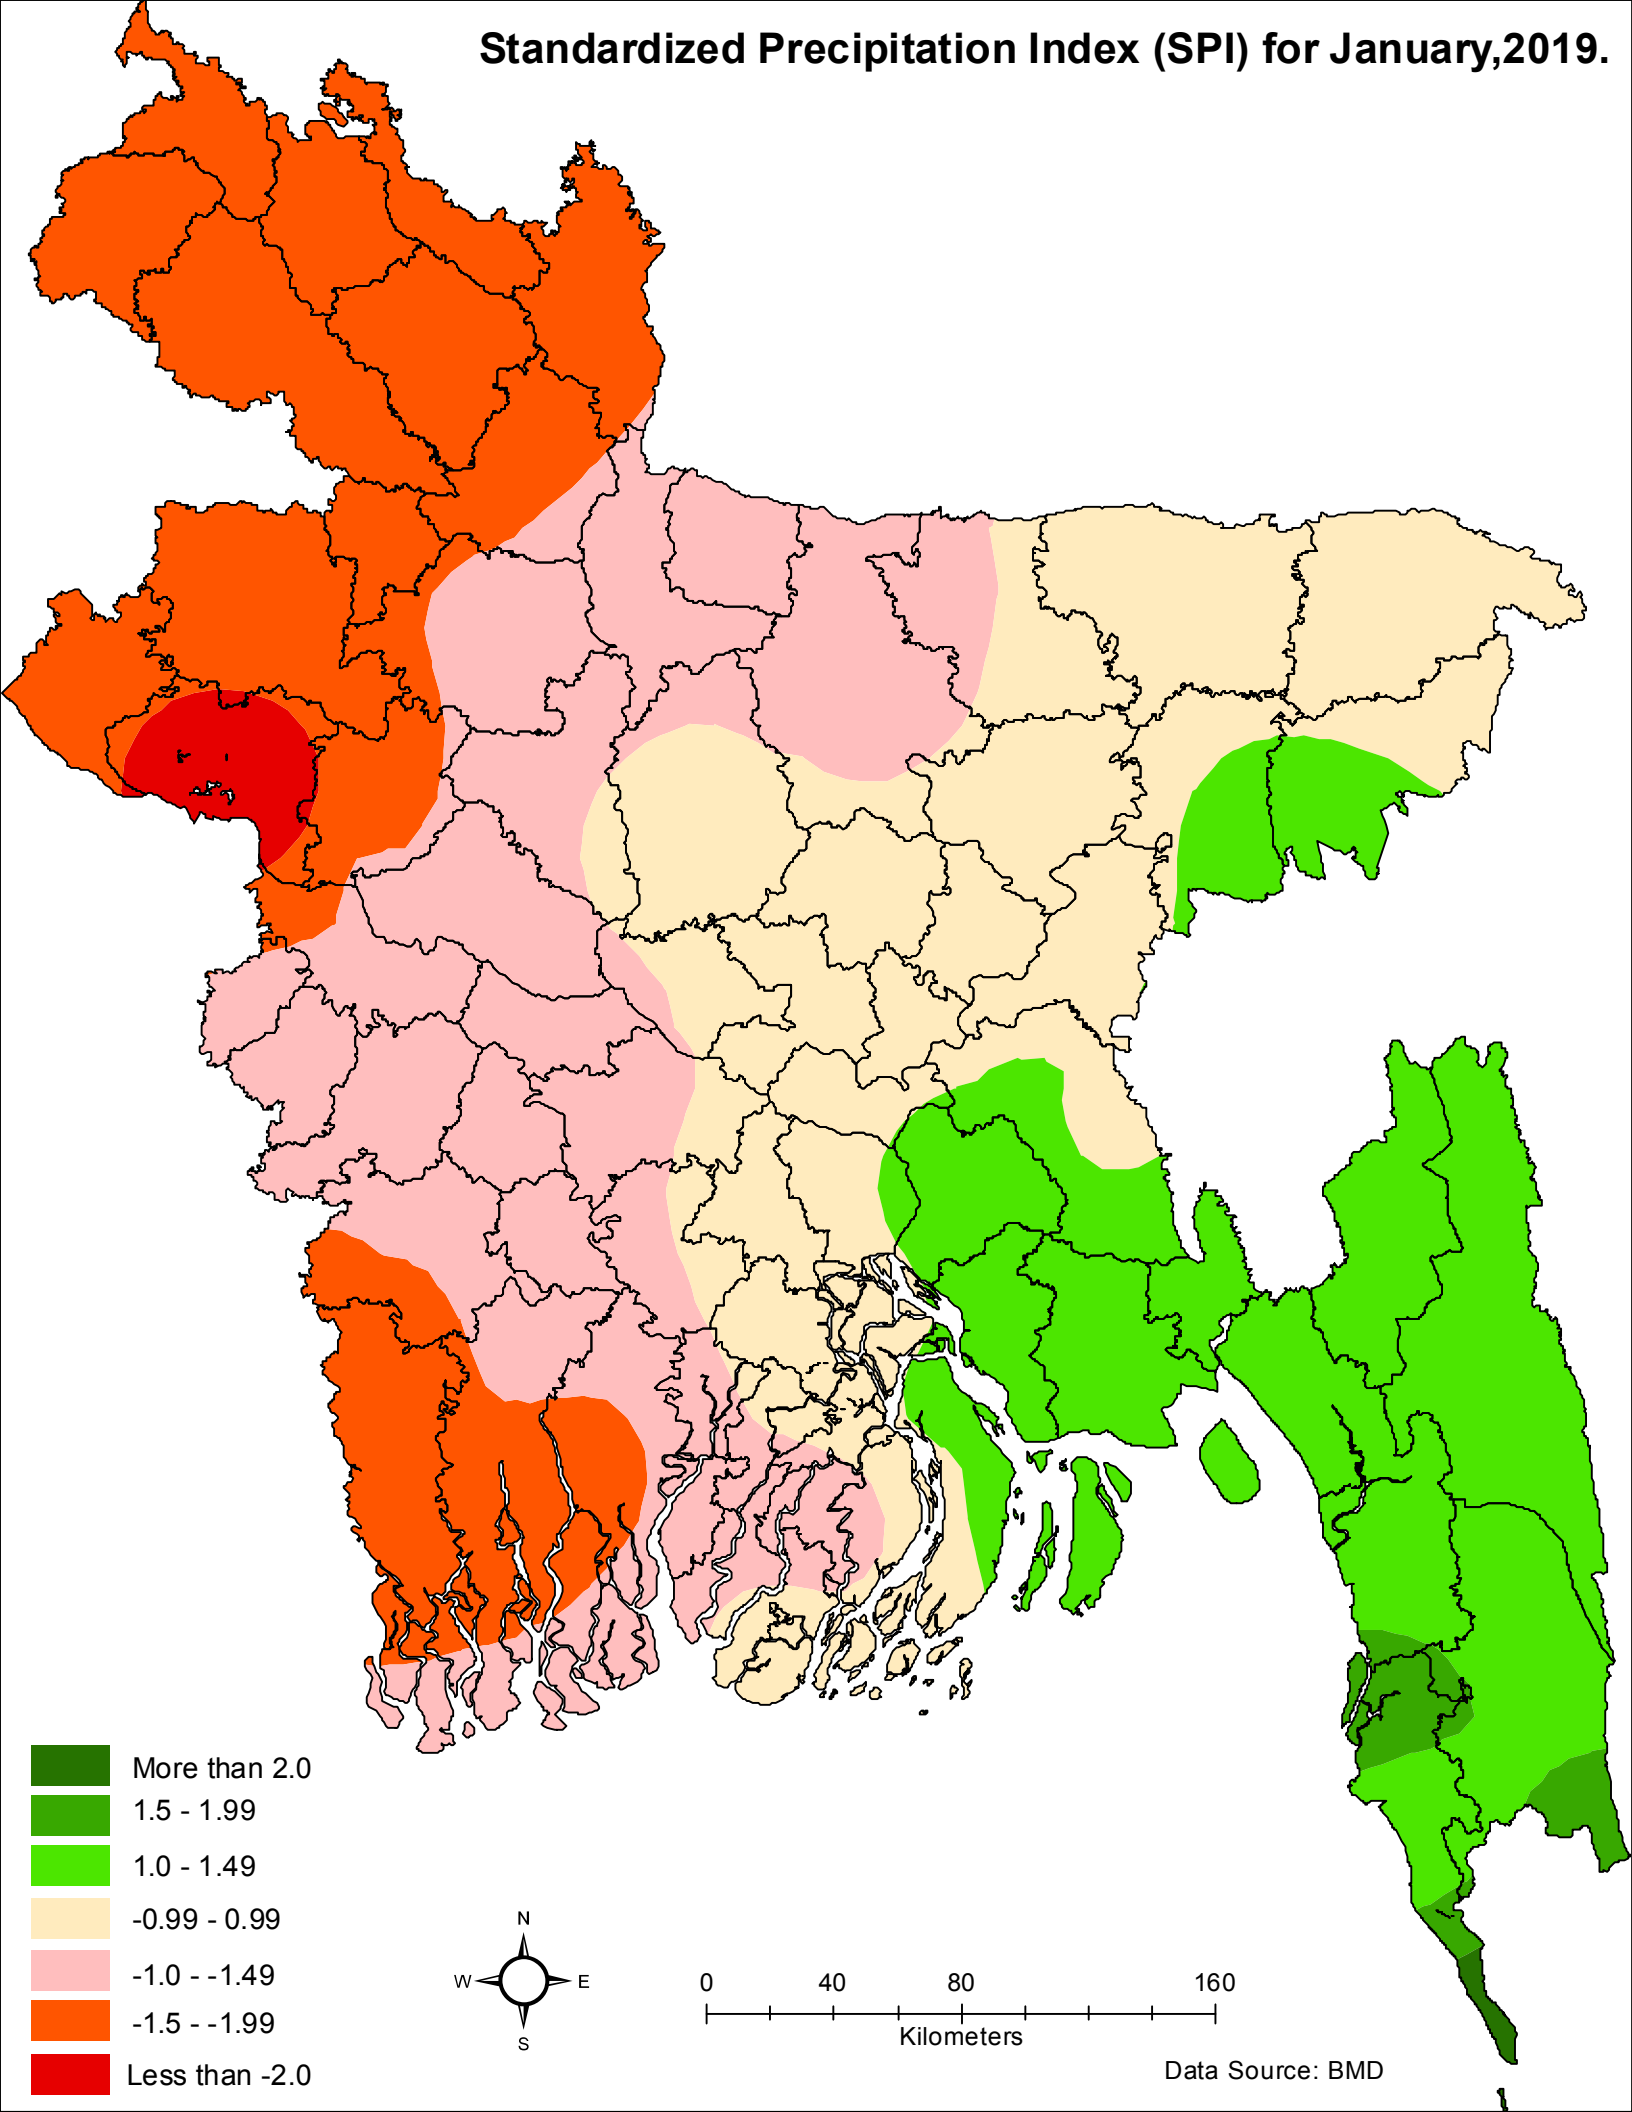

Standardized Precipitation Index (SPI) for January, 2019.

- More than 2.0
- 1.5 - 1.99
- 1.0 - 1.49
- 0.99 - 0.99
- 1.0 - -1.49
- 1.5 - -1.99
- Less than -2.0

Data Source: BMD